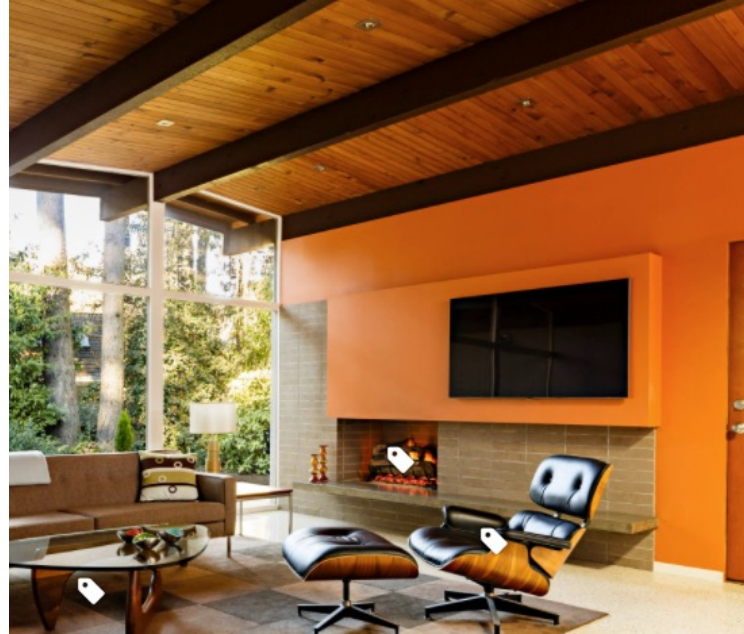

Blue  Daze

D E S I G N S

**350 Sandspur
Clarkson Concepts
November 10, 2021**

Exterior Home Elements

Exterior Lights

Exterior fan lights

Main Home Elements

Front door detail

Offset fireplace wall – not color direction

Main flooring

Fireplace tile

Backsplash tile behind range

Backsplash

Kitchen

Pendants

Ceiling detail in kitchen/main living space