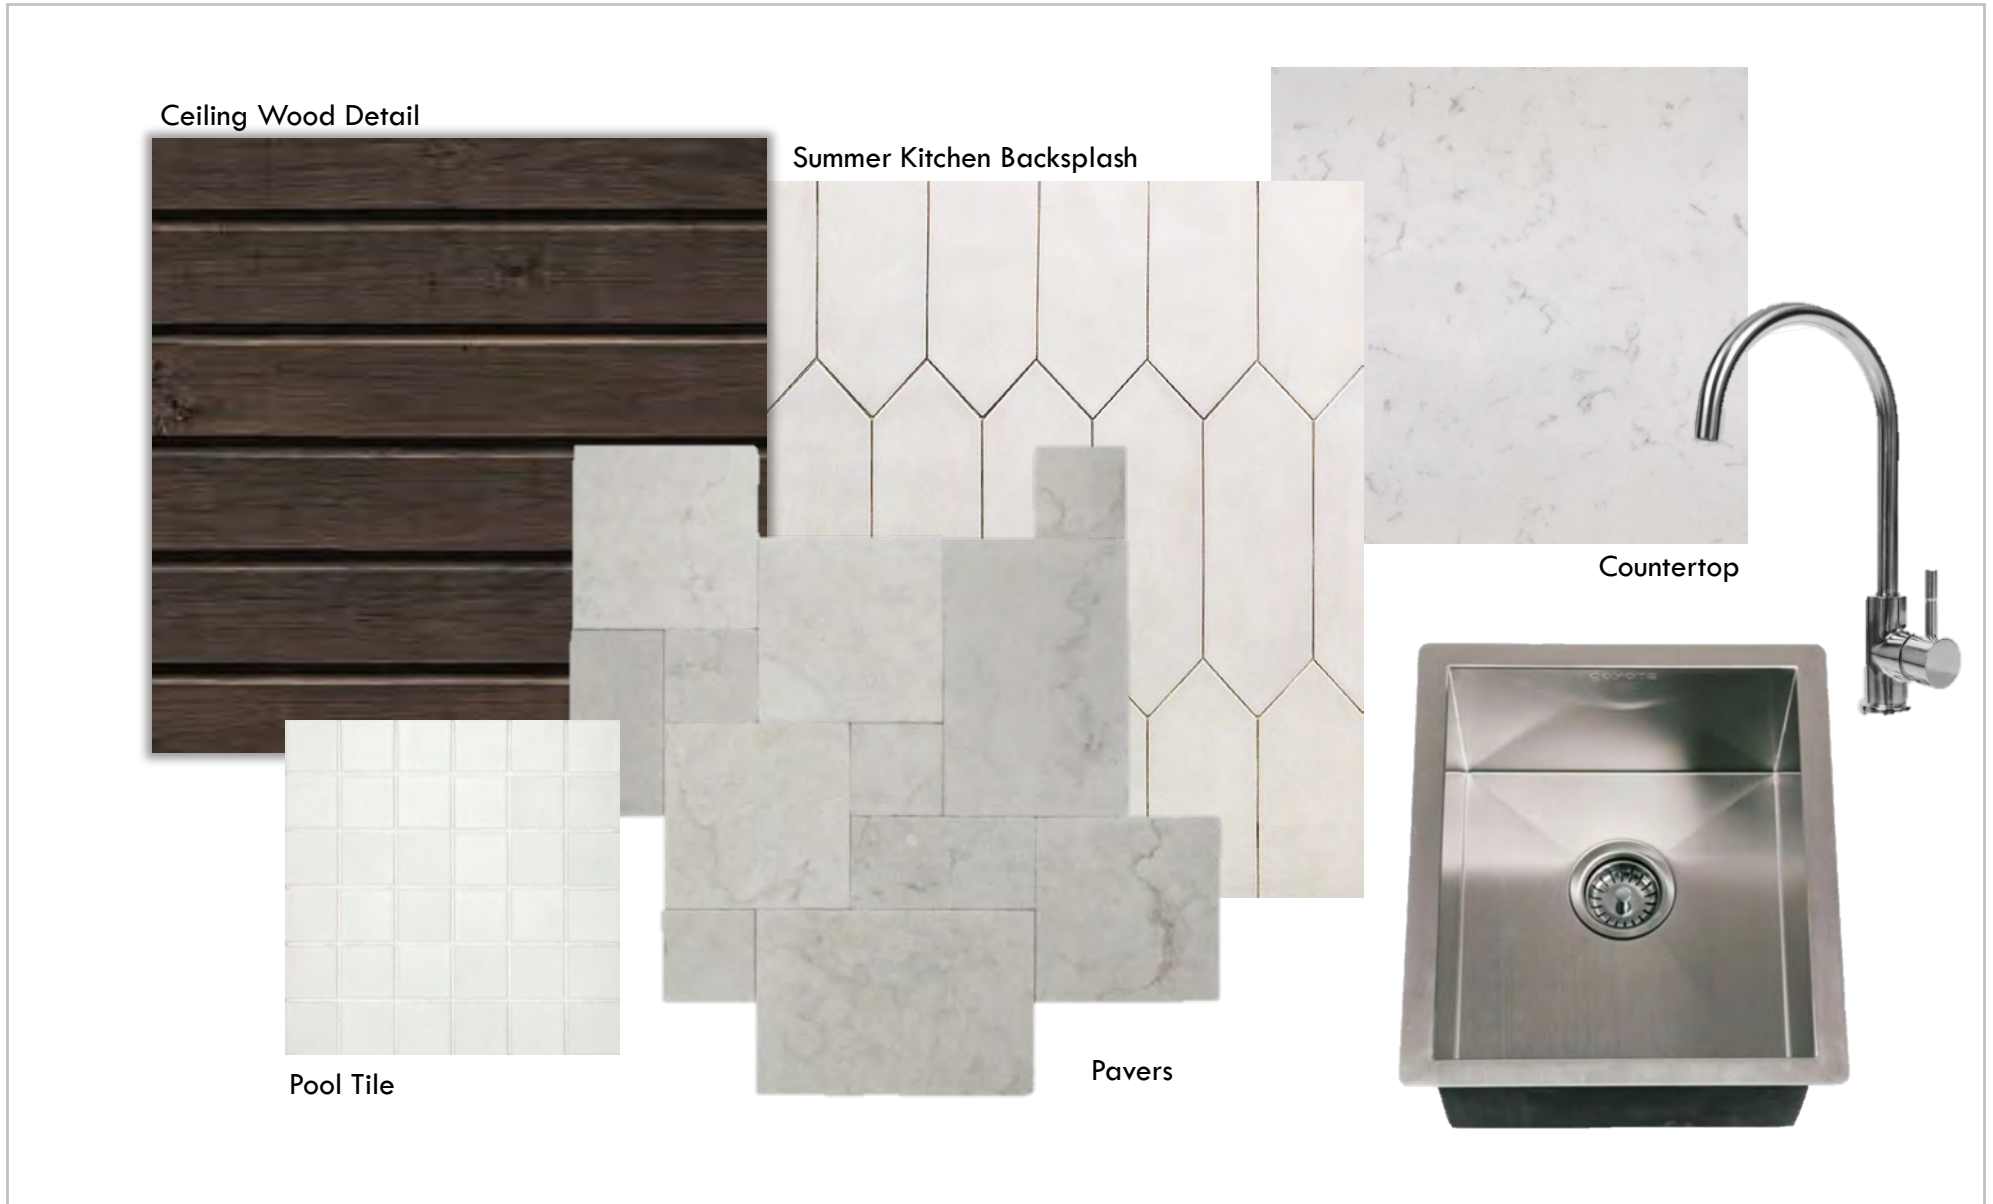

Backsplash

Flooring

SPEC BOOK

Exterior Schedule					
Item	Description	MFG/VENDOR	Color/Finish	Image	Notes
Body Color	Stucco paint color	Sherwin Williams	Alabaster		Finish: Flat
Accent Color	Soffit, Drip Edge, Facia	Sherwin Williams	SealSkin		Finish: Flat
Roof Tiles	Flat Tile	Eagle Roofing	4743 Cocoa Range, Profile: Bel Air		
Windows	All windows	MSI Windows	Bronze Frame		
Driveway/Pool	Pavers		Beige/Ivory		