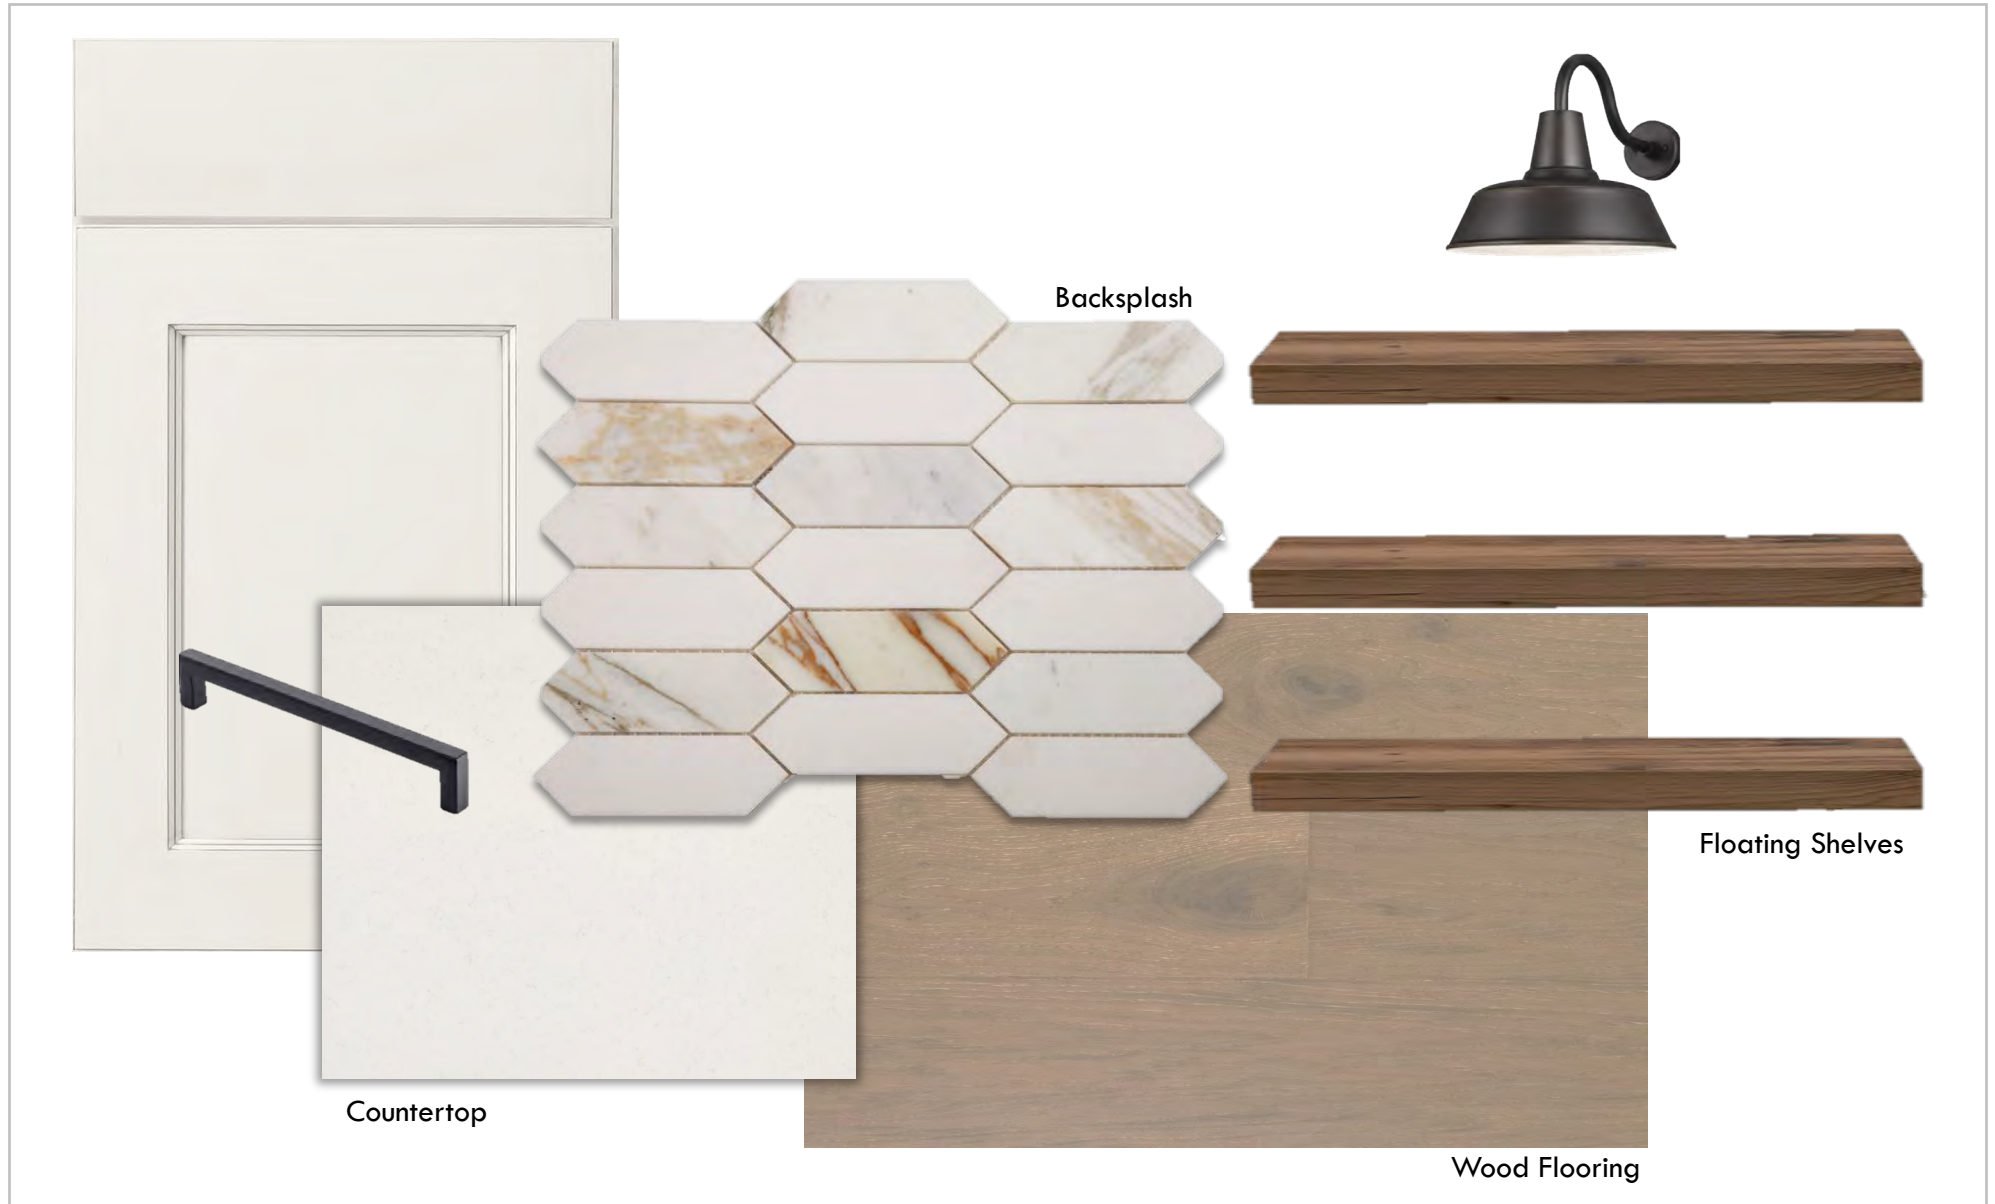

Trim Color

SW 7008
Alabaster
Interior / Exterior
Locator Number: 255-C2

Wall Color

Door Hardware

Baseboards

Wood Flooring

Cabinet Hardware

Countertop

Backsplash

Flooring

SPEC BOOK

Exterior Schedule					
Item	Description	MFG/VENDOR	Color/Finish	Image	Notes
Body Color	Stucco paint color	Sherwin Williams	Alabaster		Finish: Flat
Accent Color	Soffit, Drip Edge, Facia	Sherwin Williams	SealSkin		Finish: Flat
Roof Tiles	Flat Tile	Eagle Roofing	4743 Cocoa Range, Profile: Bel Air		
Windows	All windows	MSI Windows	Bronze Frame		
Driveway/Pool	Pavers		Beige/Ivory		