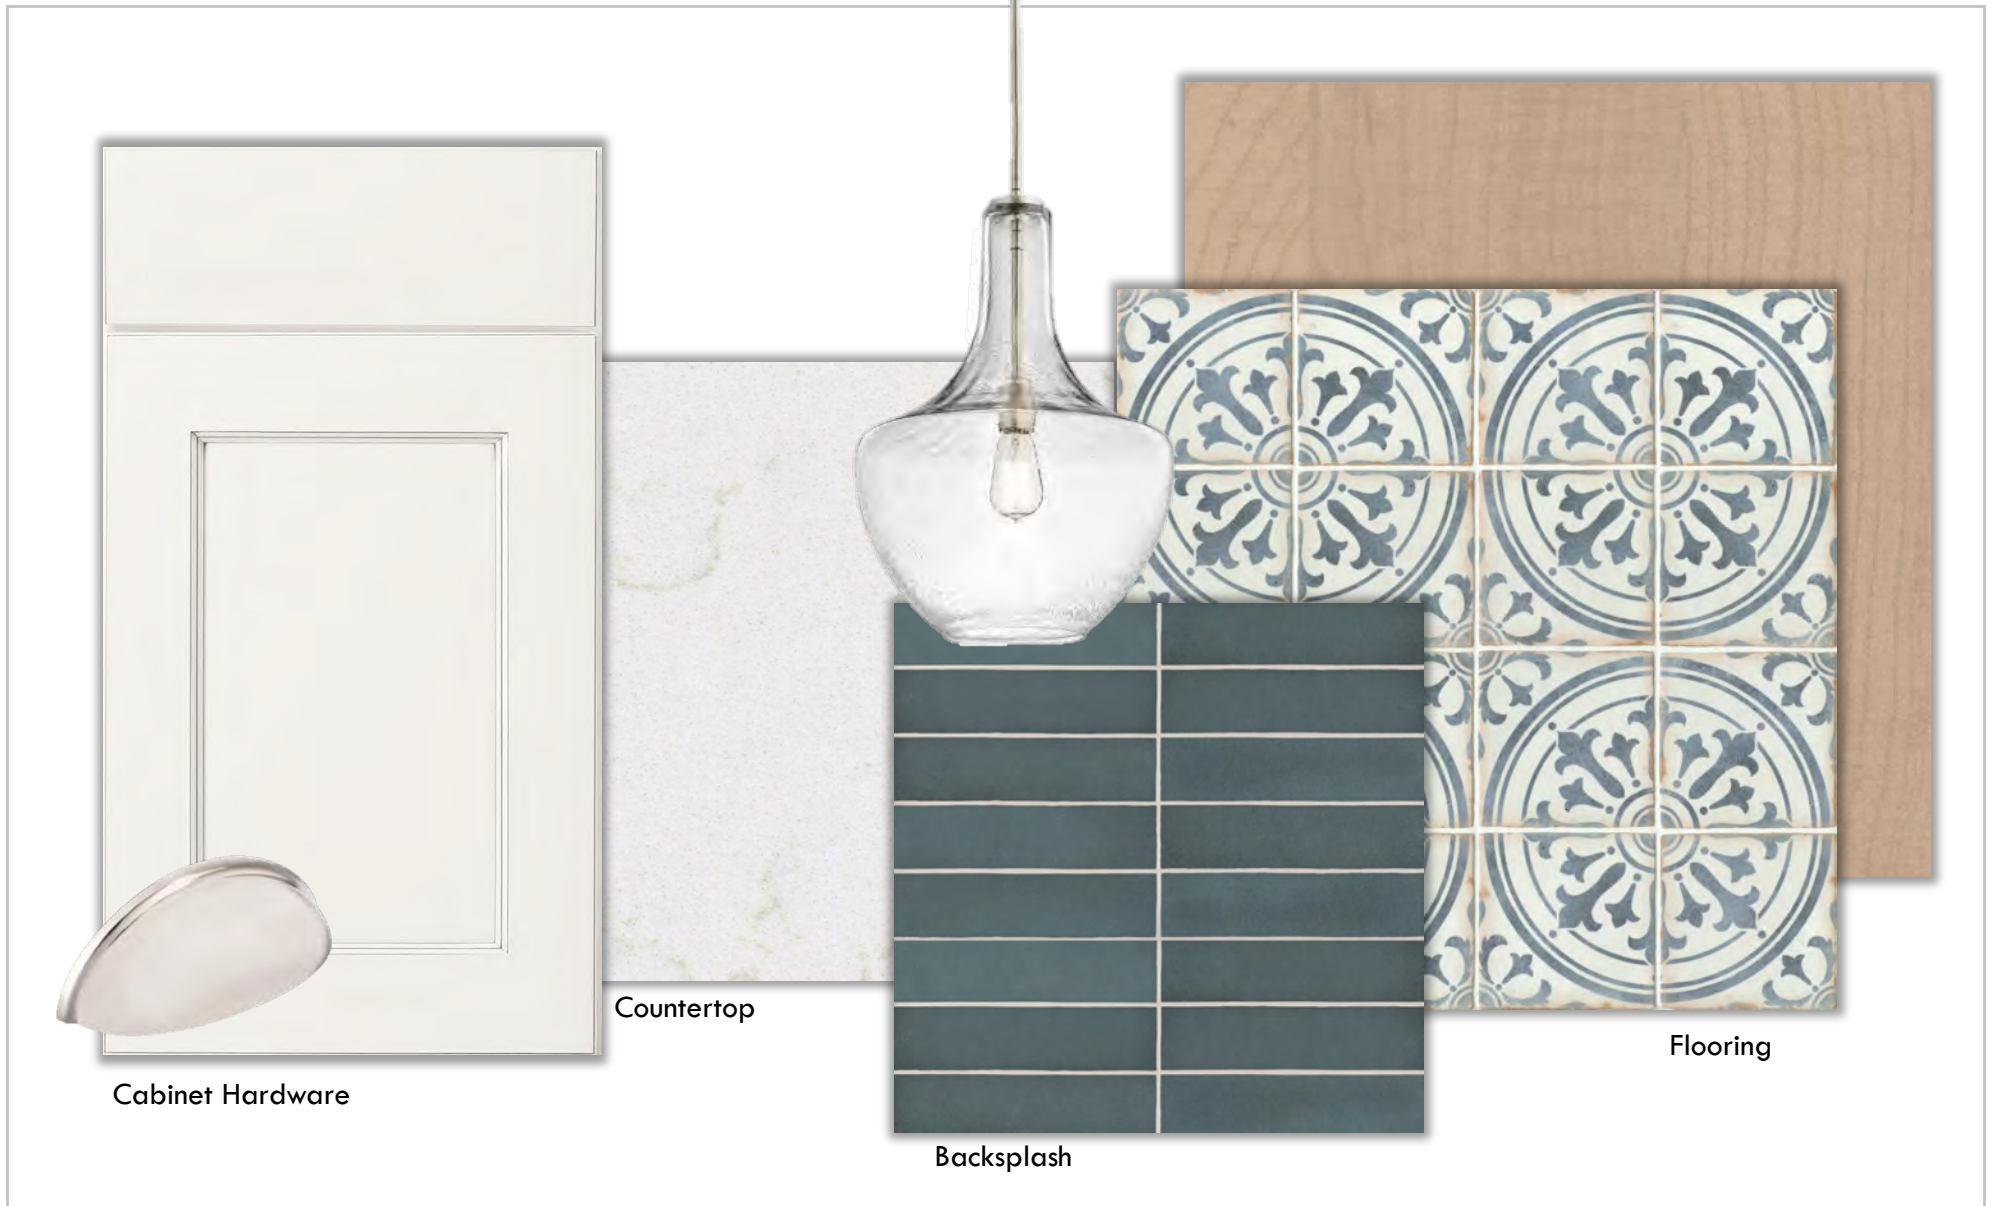

Trim Color

SW 7008
Alabaster
Interior / Exterior
Locator Number: 255-C2

Wall Color

Door Hardware

Baseboards

Wood Flooring

Cabinet Hardware

Countertop

Backsplash

Flooring

SPEC BOOK

Exterior Schedule					
Item	Description	MFG/VENDOR	Color/Finish	Image	Notes
Body Color	Stucco paint color	Sherwin Williams	Alabaster		Finish: Flat
Accent Color	Soffit, Drip Edge, Facia	Sherwin Williams	SealSkin		Finish: Flat
Roof Tiles	Flat Tile	Eagle Roofing	4743 Cocoa Range, Profile: Bel Air		
Windows	All windows	MSI Windows	Bronze Frame		
Driveway/Pool	Pavers		Beige/Ivory		