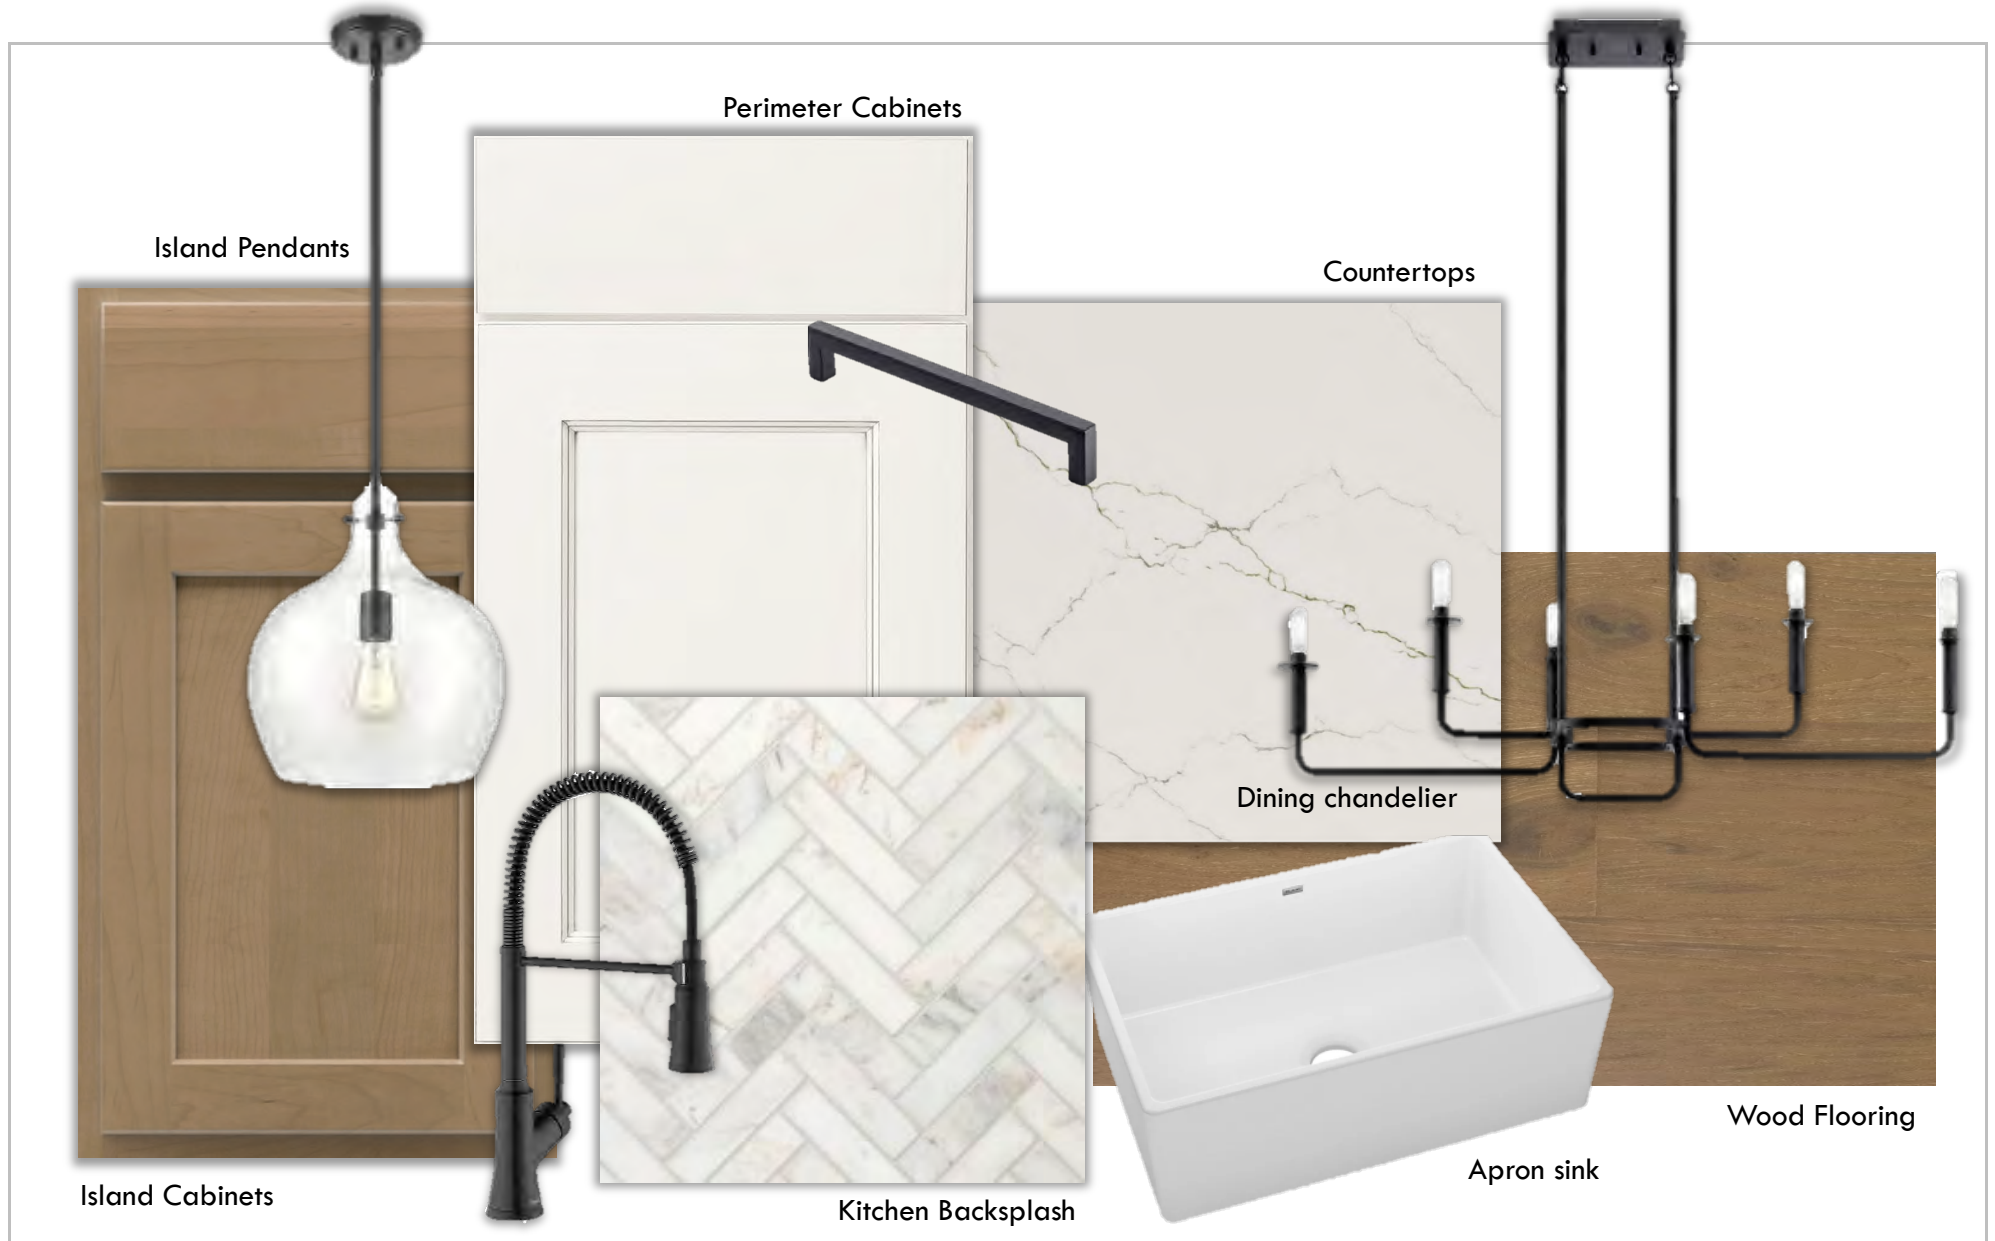

Trim Color

SW 7008
Alabaster
Interior / Exterior
Locator Number: 255-C2

Wall Color

Door Hardware

Baseboards

Wood Flooring

Cabinet Hardware

Countertop